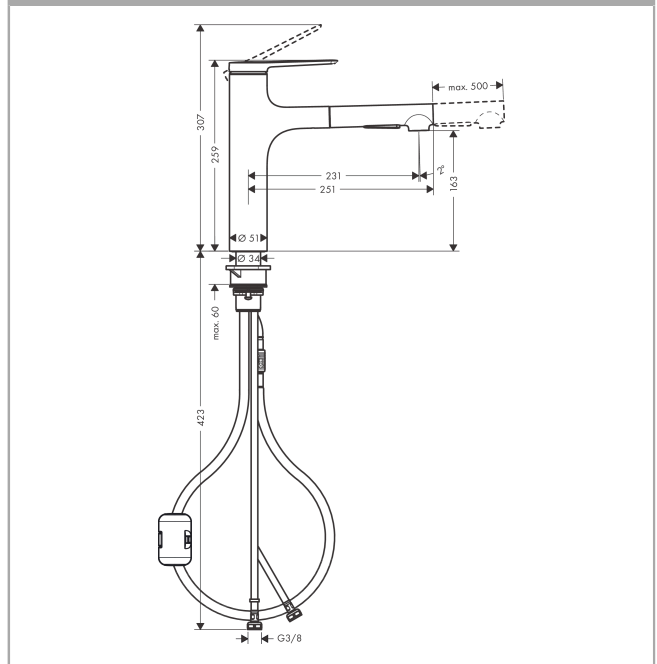

Scale drawing