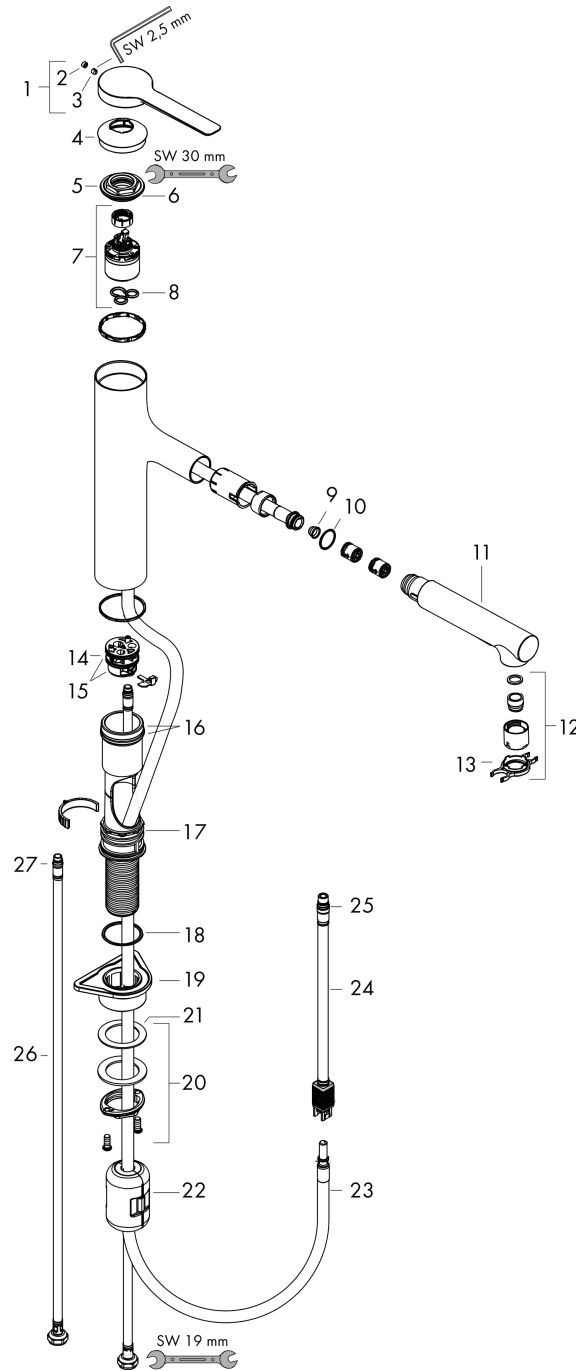

#### product features

- ComfortZone 160
- swivel range 150°
- laminar spray, shower spray
- lockable shower spray, spray returns through pressing spray diverter and spray returns automatically through handle closing
- MagFit magnetic shower support
- quick connect hose
- connection dimension: DN15
- maximum flow rate at 3 bar: 8,2 l/min
- ceramic cartridge
- connection type: G 3/8 connections
- temperature limitation adjustable
- integrated non-return valve
- suitable for continuous flow water heaters
- extension length up to 50 cm

### Scale drawing

**Zesis M33**

**Single lever kitchen mixer 160, pull-out spray, 2jet**

Finish: **Chrome** Article Number: **74801000**

**Flowchart**

**Zesis M33**  
**Single lever kitchen mixer 160, pull-out spray, 2jet**  
 Finish: **Chrome** Article Number: **74801000**

**Exploded Drawing**

Year of production: >12/21

**Zesis M33****Single lever kitchen mixer 160, pull-out spray, 2jet**Finish: **Chrome** Article Number: **74801000****Spare part list**

Year of production: &gt;12/21

Pos.	Description	Article Number	Price	PU
1	handle	94391000	€ 36,89	1
2	screw cover	93735610	€ 8,69	1
3	hollow set screw M5x5	98446000	€ 3,33	1
4	flange	94388000	€ 8,69	1
5	nut	94389000	€ 36,89	1
6	O-ring 41x2	98212000	€ 3,33	1
7	cartridge, assy	93895000	€ 72,47	1
8	seal	95008000	€ 8,69	1
9	filter	97735000	€ 3,33	1
10	O-ring 18x1,5	98231000	€ 3,33	1
11	handspray	94395000	€ 72,47	1
12	aerator laminar M22x1 (15 l/min)	95909000	€ 45,82	1
13	service tool	95910000	€ 8,69	1
14	adapter for cartridge	95911000	€ 18,80	1
15	O-Ring 30x2	98186000	€ 3,33	1
16	O-ring 37x2	92115000	€ 3,33	1
17	O-ring 44x2	94394000	€ 3,33	1
18	O-ring 39x2	98158000	€ 3,33	1
19	support	97523000	€ 5,36	1
20	fixing set (Ø 34)	95049000	€ 14,28	1
21	lever collar	97548000	€ 3,33	1
22	weight	92500000	€ 36,89	1
23	hose 1,25 m	95506000	€ 72,47	1
24	connection hose 600 mm	92264000	€ 36,89	1
25	connection hose	94267000	€ 36,89	1
26	O-ring 6,6x1,6	93019000	€ 3,33	1