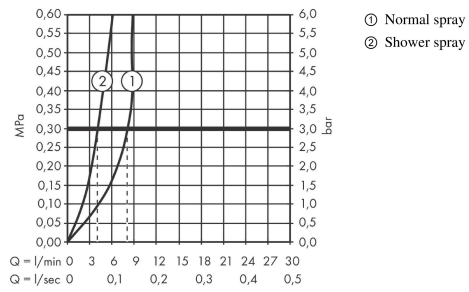

### Scale drawing

**Zesis M33**

**Single lever kitchen mixer 160, pull-out spray, 2jet**

Finish: **Chrome** Article Number: **74801000**

**Flowchart**

**Zesis M33**  
**Single lever kitchen mixer 160, pull-out spray, 2jet**  
 Finish: **Chrome** Article Number: **74801000**